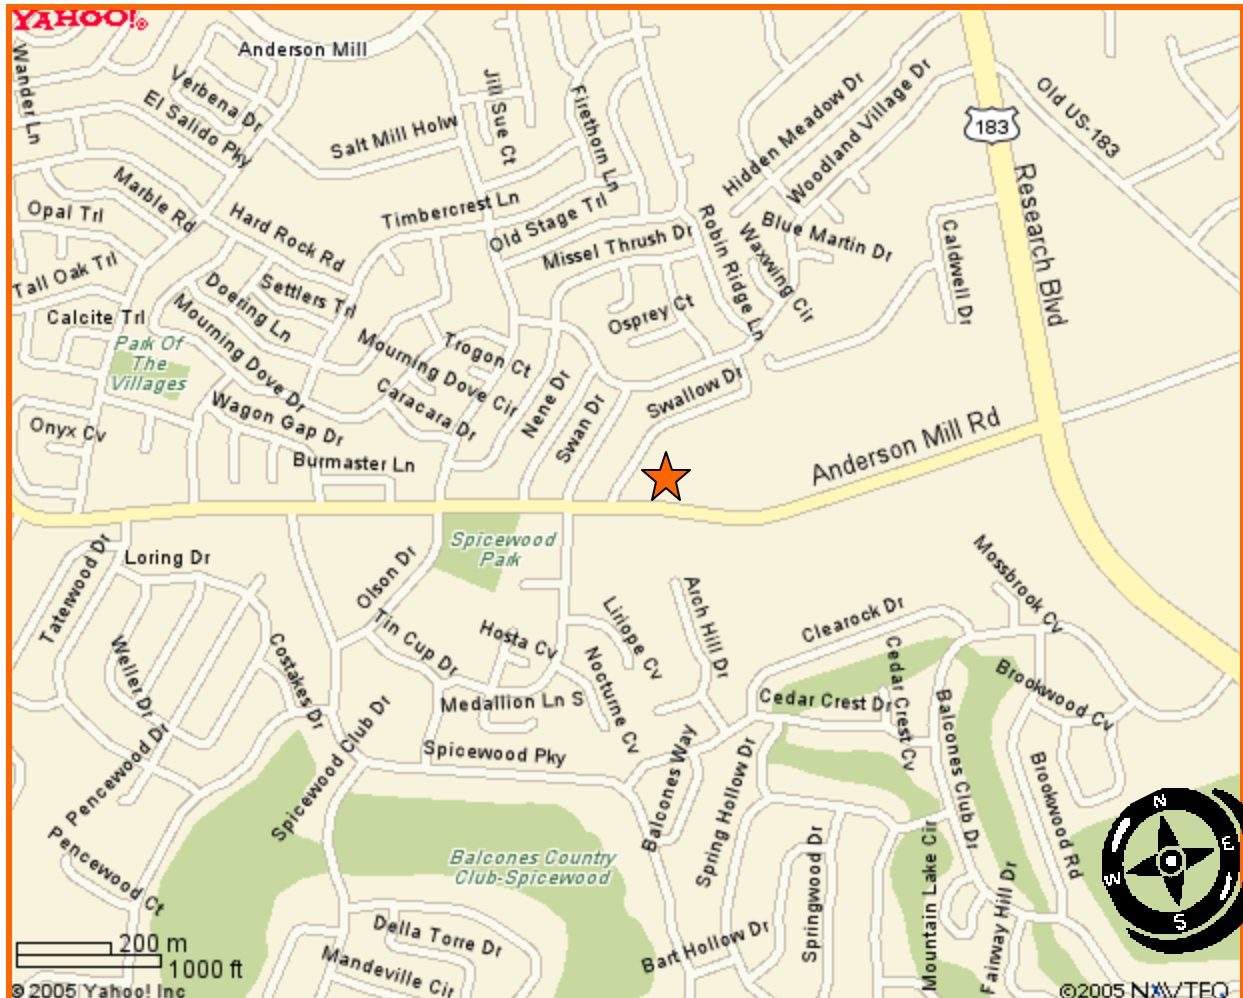

PRINTABLE MAP TO: THE HOUSE OF FRIENDS

10010 Anderson Mill Rd. • Austin, TX 78750 • 512.258.6017

We are located in northwest Austin, on the corner of Anderson Mill Road and Swallow Drive, in the section of Anderson Mill Road between FM 183 and RR 620.

★ The House of Friends Program meets on the 3rd floor of the Disciple Building. The elevator is located next to the church office. As you exit the elevator turn right; we are in the room directly ahead.